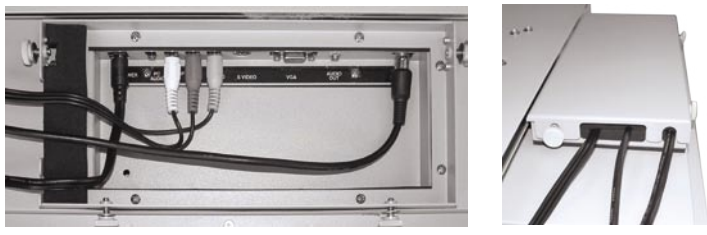

An innovative watertight cable entry system allows the use of standard AV cables. The pass-through design makes hook-up quick and easy

Compatible with almost all video sources, including off-the-air antenna, cable TV, satellite TV, DVD players and PCs

Standard VESA 75/100 mounting hole pattern

IR control window allows integrating the unit into high-end home theater systems using centralized control themes

Internal thermostatically-controlled heater that activates automatically when internal temperature sensor reads 32° F. or lower

Innovative Watertight Cable Entry System.

Easy-to-use pass-through design allows for use of standard cable sets, while protecting them from the elements.

Optional Pole Mounting: An aluminum pole mounting kit allows easy installation in any backyard setting. The pole and supporting flange are made from heavy-gauge aluminum and are powder-coated to eliminate any corrosion problems. The pole can be set in concrete, in a planter or bolted directly to a flat surface such as a patio or a pool deck. Oversized entry and exit holes are pre-drilled in the pole, so wiring is concealed inside the pole. Includes articulating mount. Dimensions: Pole is 2"W x 2"D x 61"H. Mounting flange is 8"W x 8"D.