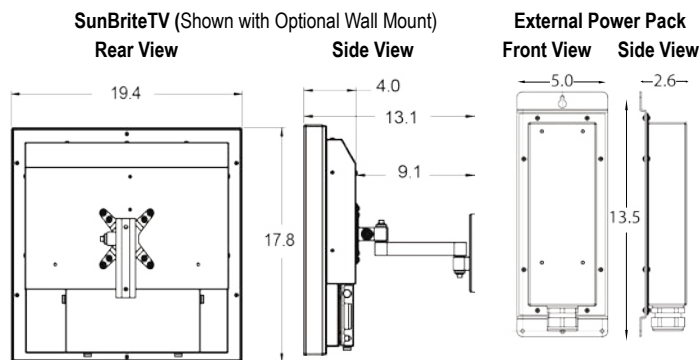

Innovative Watertight Cable Entry System.

Easy-to-use pass-through design allows for use of standard cable sets, while protecting them from the elements.

Optional Pole Mounting: An aluminum pole mounting kit allows easy installation in any backyard setting. The pole and supporting flange are made from heavy-gauge aluminum and are powder-coated to eliminate any corrosion problems. The pole can be set in concrete, in a planter or bolted directly to a flat surface such as a patio or a pool deck. Oversized entry and exit holes are pre-drilled in the pole, so wiring is concealed inside the pole. Includes articulating mount. Dimensions: Pole is 2"W x 2"D x 61"H. Mounting flange is 8"W x 8"D.

Specifications

LCD Screen	20.1-inch diagonal TFT Active Matrix
Resolution	800 x 600
Brightness	1000 nits
Aspect Ratio	4:3
Active Area	408 x 306 mm
Contrast Ratio	500:1
Display Colors	16.7 million
Input Connectors:	
RF	Antenna/CATV
Video	S-Video and composite video
SVGA	15 pin D-sub
Input Power	SB-EP20A External Power Pack: 12V DC, 6.5 A power supply requires 100 to 240VAC, 47-63 Hz, 80W
Audio	5 Watt, water-resistant speakers L/R Audio output connector inside rear cover
Operating Temp.	10° to 122° F. (-12° to 50° C.)
Non-op. Temp. (Off-mode with power applied)	-24° to 140° F. (-31° to 60° C.)
Internal Heater	Factory-installed
Internal IR Control Window	For use with Xantech 282M emitter (not supplied)
Accessories Included	Remote control with batteries
TV Dimensions	19.4 in. W x 17.8 in. H x 4.0 in. D
SB-EP20A Dimensions	13.5 in. L x 5.0 in W x 2.6 in. D
TV Weight (net)	17.0 lbs.
SB-EP20A Weight	2.5 lbs.
Warranty	One-year, in-factory, parts and labor

Specifications subject to change without notice

All dimensions in inches